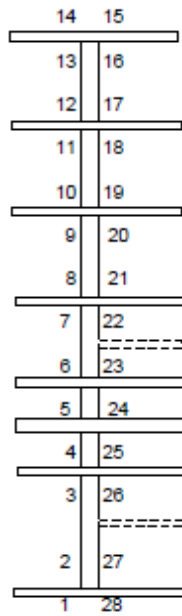

## "J" Dock

"J"  
28'  
Slips

## "I" Dock

"I"  
24' -28'  
Slips

"I" Dock  
Parking

## "H" Dock

"H"  
24', 60'  
& 70'  
Slips

## "A" Dock

"A"  
24'-70'  
Slips

140' Between Docks  
Shore

40' Between Docks

45' Between Docks

Note:  
This drawing  
is not to Scale

48' Between Docks

58' Between Docks