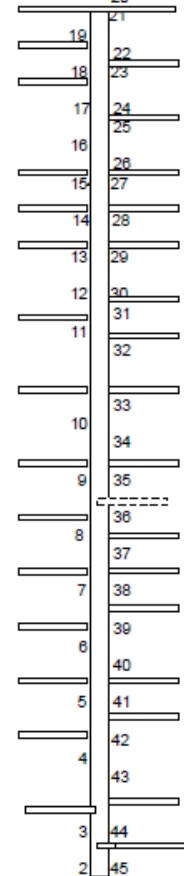

## "J" Dock

"J"  
28'  
Slips

## "I" Dock

"I"  
24' -28'  
Slips

"I" Dock  
Parking

## "H" Dock

"H"  
24', 60'  
& 70'  
Slips

## "G" Dock

"G"  
20'  
Slips