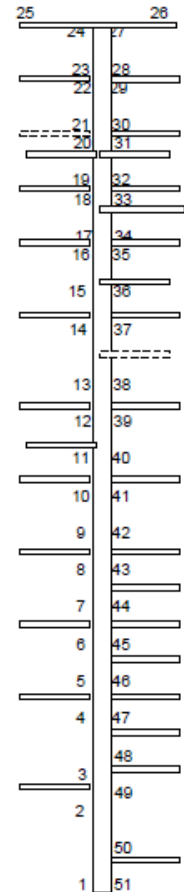

## "J" Dock

"J"  
28'  
Slips

## "I" Dock

"I"  
24' -28'  
Slips

"I" Dock  
Parking

## "H" Dock

"H"  
24', 60'  
& 70'  
Slips

## "G" Dock

"G"  
20'  
Slips