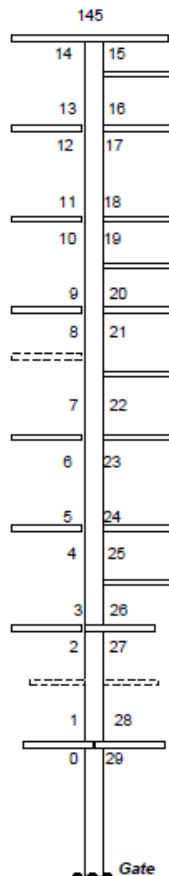

Kent's Harbor Marina

15179 Old State Road 101
Liberty, IN 47353
Phone: (765) 458-7431

Email: marinalady@kentsharbor.com

6/19/15

Golf Course

Main LAKE

Floating
On water
Supply
Store

"J" Dock

"J"
28'
Slips

"I" Dock

"I"
24' -28'
Slips

"I" Dock
Parking

"H" Dock

"H"
24', 60'
& 70'
Slips

"G" Dock

"G"
20'
Slips

"F" Dock

"F"
26'
Slips

"E" Dock

"E"
30'
Slips

"D" Dock

"D"
36'
Slips

"C" Dock

"C"
36'
Slips

"B" Dock

"B"
40'-50'
Slips

"A" Dock

"A"
24'-70'
Slips

140' Between Docks
Shore

40' Between Docks

45' Between Docks

Note:
This drawing
is not to Scale

48' Between Docks

58' Between Docks

60' Between Docks

70' Between Docks

130' Between Docks

Shore