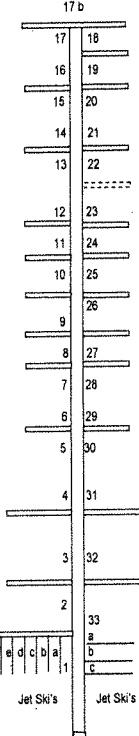

"J" Dock

"J" 28' Slips

"I" Dock

"I" 24'-28' Slips

"H" Dock

"H" 24', 60' & 70' Slips

"G" Dock

"G" 20' Slips

"F" Dock

"F" 26' Slips

"E" Dock

"E" 30' Slips

"D" Dock

"D" 36' Slips

"C" Dock

"C" 36' Slips

"B" Dock

"B" 40'-50' Slips

"A" Dock

"A" 24'-70' Slips

Kent's Harbor Marina
15179 Old State Road 101
Liberty, IN 47353

Phone: (765) 458-7431
Email: marinalady@kentsharbor.com

2/23/21

Main LAKE