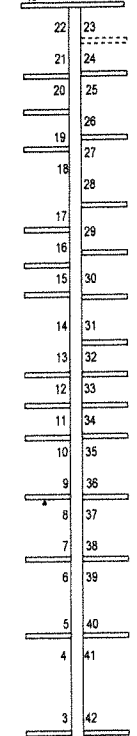

"J" Dock

"J" 28' Slips

"I" Dock

"I" 24'-28' Slips

"H" Dock

"H" 24', 60' & 70' Slips

"G" Dock

"G" 20' Slips

"F" Dock

"F" 26' Slips

"E" Dock

"E" 30' Slips

"D" Dock

"D" 36' Slips

"C" Dock

"C" 36' Slips

"B" Dock

"B" 40'-50' Slips

"A" Dock

"A" 24'-70' Slips

Kent's Harbor Marina
15179 Old State Road 101
Liberty, IN 47353

Phone: (765) 458-7431
Email: marinalady@kentsharbor.com

2/23/21

Main LAKE