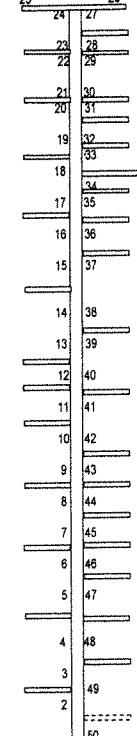

"J" Dock

"J" 28' Slips

"I" Dock

"I" 24'-28' Slips

"H" Dock

"H" 24', 60' & 70' Slips

"G" Dock

"G" 20' Slips

"F" Dock

"F" 26' Slips

"E" Dock

"E" 30' Slips

"D" Dock

"D" 36' Slips

"C" Dock

"C" 36' Slips

"B" Dock

"B" 40'-50' Slips

"A" Dock

"A" 24'-70' Slips

Kent's Harbor Marina
15179 Old State Road 101
Liberty, IN 47353

Phone: (765) 458-7431
Email: marinalady@kentsharbor.com

2/23/21

Main LAKE