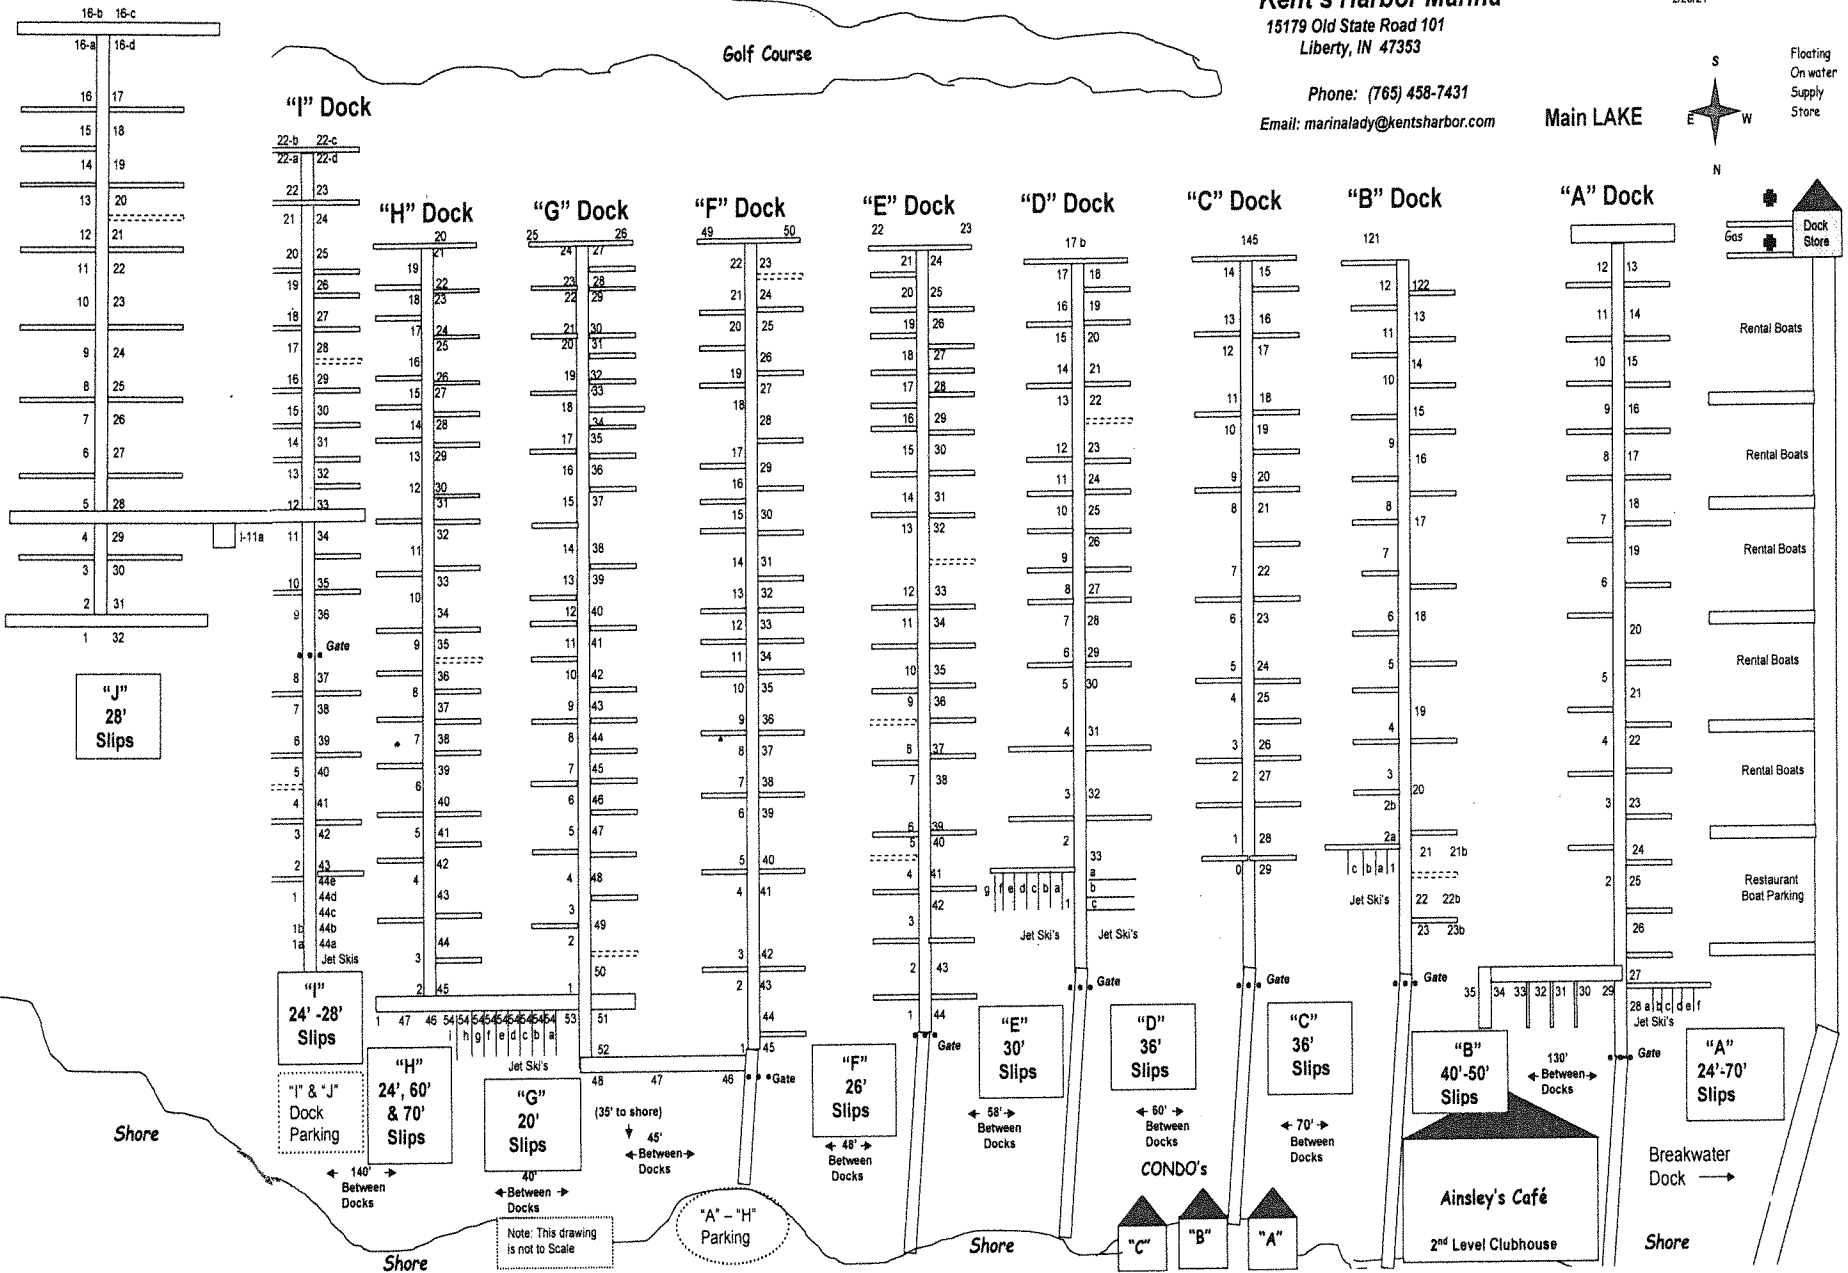

"J" Dock

"J" 28' Slips

"I" Dock

"I" 24'-28' Slips

"H" Dock

"H" 24', 60' & 70' Slips

"G" Dock

"G" 20' Slips

"F" Dock

"F" 26' Slips

"E" Dock

"E" 30' Slips

"D" Dock

"D" 36' Slips

"C" Dock

"C" 36' Slips

"B" Dock

"B" 40'-50' Slips

"A" Dock

"A" 24'-70' Slips

Kent's Harbor Marina
15179 Old State Road 101
Liberty, IN 47353

Phone: (765) 458-7431
Email: marinalady@kentsharbor.com

2/23/21

Main LAKE

Floating
On water
Supply
Store

Note: This drawing is not to Scale