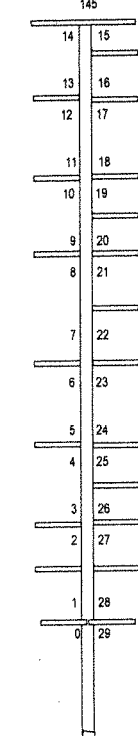

"J" Dock

"J" 28' Slips

"I" Dock

"I" 24'-28' Slips

"H" Dock

"H" 24', 60' & 70' Slips

"G" Dock

"G" 20' Slips

"F" Dock

"F" 26' Slips

"E" Dock

"E" 30' Slips

"D" Dock

"D" 36' Slips

"C" Dock

"C" 36' Slips

"B" Dock

"B" 40'-50' Slips

"A" Dock

"A" 24'-70' Slips

Kent's Harbor Marina
15179 Old State Road 101
Liberty, IN 47353

Phone: (765) 458-7431
Email: marinalady@kentsharbor.com

2/23/21

Main LAKE