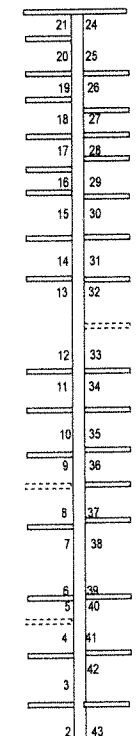

"J" Dock

"J" 28' Slips

"I" Dock

"I" 24'-28' Slips

"H" Dock

"H" 24', 60' & 70' Slips

"G" Dock

"G" 20' Slips

"F" Dock

"F" 26' Slips

"E" Dock

"E" 30' Slips

"D" Dock

"D" 36' Slips

"C" Dock

"C" 36' Slips

"B" Dock

"B" 40'-50' Slips

"A" Dock

"A" 24'-70' Slips

Kent's Harbor Marina
15179 Old State Road 101
Liberty, IN 47353

Phone: (765) 458-7431
Email: marinalady@kentsharbor.com

2/23/21

Main LAKE