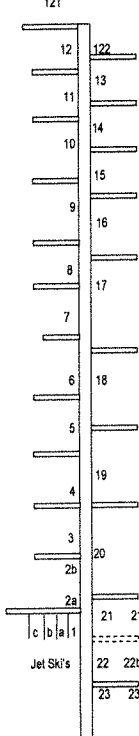

"J" Dock

"J" 28' Slips

"I" Dock

"I" 24'-28' Slips

"H" Dock

"H" 24', 60' & 70' Slips

"G" Dock

"G" 20' Slips

"F" Dock

"F" 26' Slips

"E" Dock

"E" 30' Slips

"D" Dock

"D" 36' Slips

"C" Dock

"C" 36' Slips

"B" Dock

"B" 40'-50' Slips

"A" Dock

"A" 24'-70' Slips

Kent's Harbor Marina
15179 Old State Road 101
Liberty, IN 47353

Phone: (765) 458-7431
Email: marinalady@kentsharbor.com

2/23/21

Main LAKE